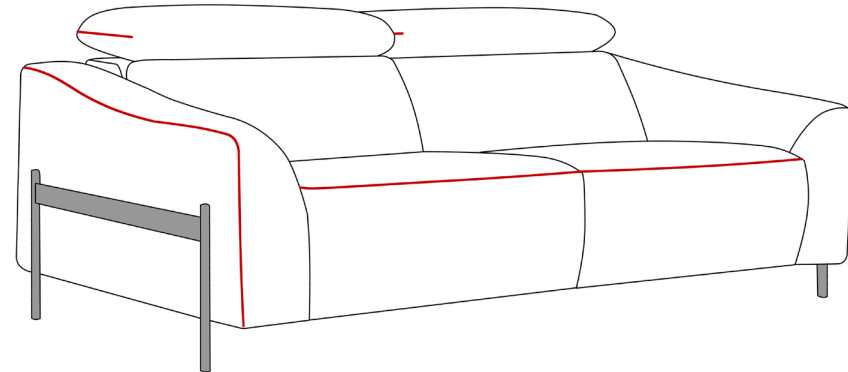

**F1EL**  
(106 cm x 80 cm x 110 cm)

**C2EL**  
(170 cm x 80 cm x 110 cm)

**C2ER**  
(170 cm x 80 cm x 110 cm)

**C2E2**  
(170 cm x 80 cm x 110 cm)

**C3EL**  
(210 cm x 80 cm x 110 cm)

**C3ER**  
(210 cm x 80 cm x 110 cm)

**C3E2**  
(210 cm x 80 cm x 110 cm)

**B100EL**  
(86 cm x 80 cm x 110 cm)

**B100ER**  
(86 cm x 80 cm x 110 cm)

**B150EL**  
(105 cm x 80 cm x 110 cm)

**B150ER**  
(105 cm x 80 cm x 110 cm)

**Dimensions**  
(W x H x D cm)

## Fabric zones:

- Base + assises + dossier / Base + seat + back
- Ribbed band

Suspension:  
Seats: belts

Feet:  
Metal

Main dimensions:  
Seat height: 45 cm / Base height: 80 cm / Seat depth: 60 cm / Armrest width: 20 cm

*Dimensions presented in the technical sheet and in the catalogue may vary from actual ones with tolerance of +/- 4 cm per module.*